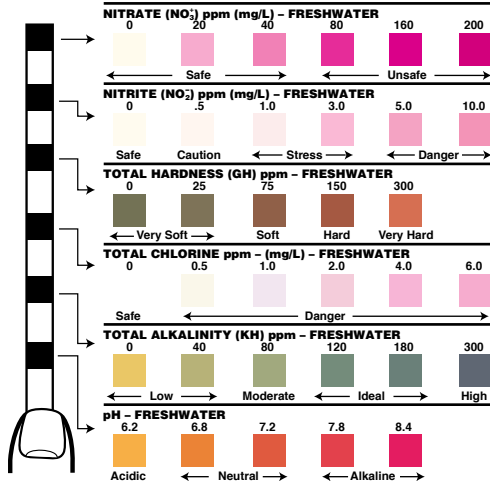

FRESHWATER COMPARISON CHART

SALTWATER COMPARISON CHART

The colors as viewed on your monitor will not be as accurate as those printed on the color chart included with the test strips you have purchased. We recommend using the chart on the Tetra EasyStrips 6-in-1 bottle for best results.